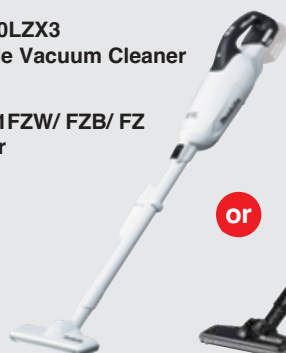

4B DCL281FZB

4A DCL281FZW