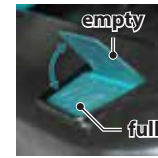

Grass catcher with grass level indicator