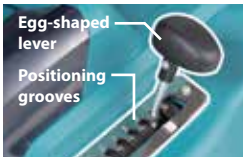

- Easy-to-grip egg-shaped lever.
- Positioning grooves for the lever can be visually confirmed.