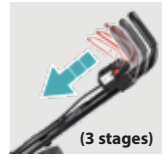

Rigid handle
Increased handle rigidity by adding a loop-shaped pipe

Handle height adjustment